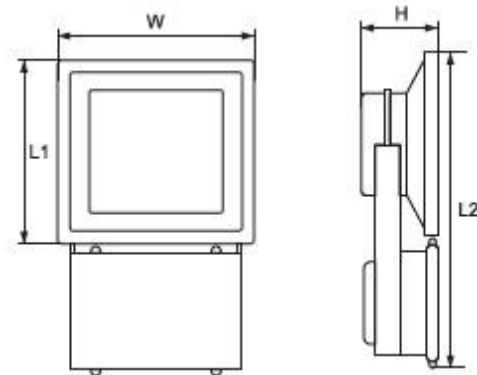

#### Technical data

- Power: 10W/20W/30W/50W/70W/100W
- Rated voltage: 85V - 265V
- Power supply: low-voltage, direct-current device – driver
- LED type: COB
- Light source: Epistar Taiwan
- Color temperature: RGB
- Protection against dust and moisture: IP65
- Housing: aluminum body
- Reflector: mirror aluminum
- Diffuser: heat-resistant glass
- Long life: 30000 hours
- Colour rendering index: Ra>70
- Ambient temperature: -40°C ÷ +65°C
- Beam Angle: 120°

## Variants and dimensions

Model	Watt	Colour temp. (k)	Colour body	Size			Catalogue number	Packin g (pcs)
				L1/L2	W	H		
VEGA10RGB	10W	RGB	grey	85/95	115	80	98VEGA10RGB	30
VEGA20RGB	20W	RGB	grey	140/150	180	100	98VEGA20RGB	12
VEGA30RGB	30W	RGB	grey	185/195	225	100	98VEGA30RGB	12
VEGA50RGB	50W	RGB	grey	235/245	285	110	98VEGA50RGB	6
VEGA70RGB	70W	RGB	grey	235/380	285	80	98VEGA70RGB	4
VEGA100RGB	100W	RGB	grey	235/385	285	120	98VEGA100RGB	4